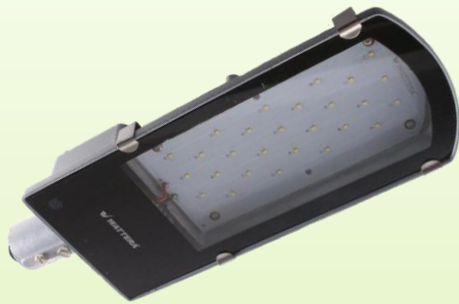

- PDC Aluminum body
- 100 LM/W
- LED Life : >30000 hrs
- P.F > 0.95

Available Wattage:- WSP 4W, WSP 6W, WSP 10W

ERA Style RD

Specification :-

- PDC Aluminum body
- 100 LM/W
- LED Life : >30000 hrs
- P.F > 0.95

Available Wattage:-

WSP 4W, WSP 6W, WSP 10W, WSP 15W

LED Luminaries > LED Street Light > Era City, Era Smart, Era Next

ERA City

Specification :-

- PDC Aluminum body
- 100 LM/W
- LED Life : >30000 hrs
- P.F > 0.95
- IP 65